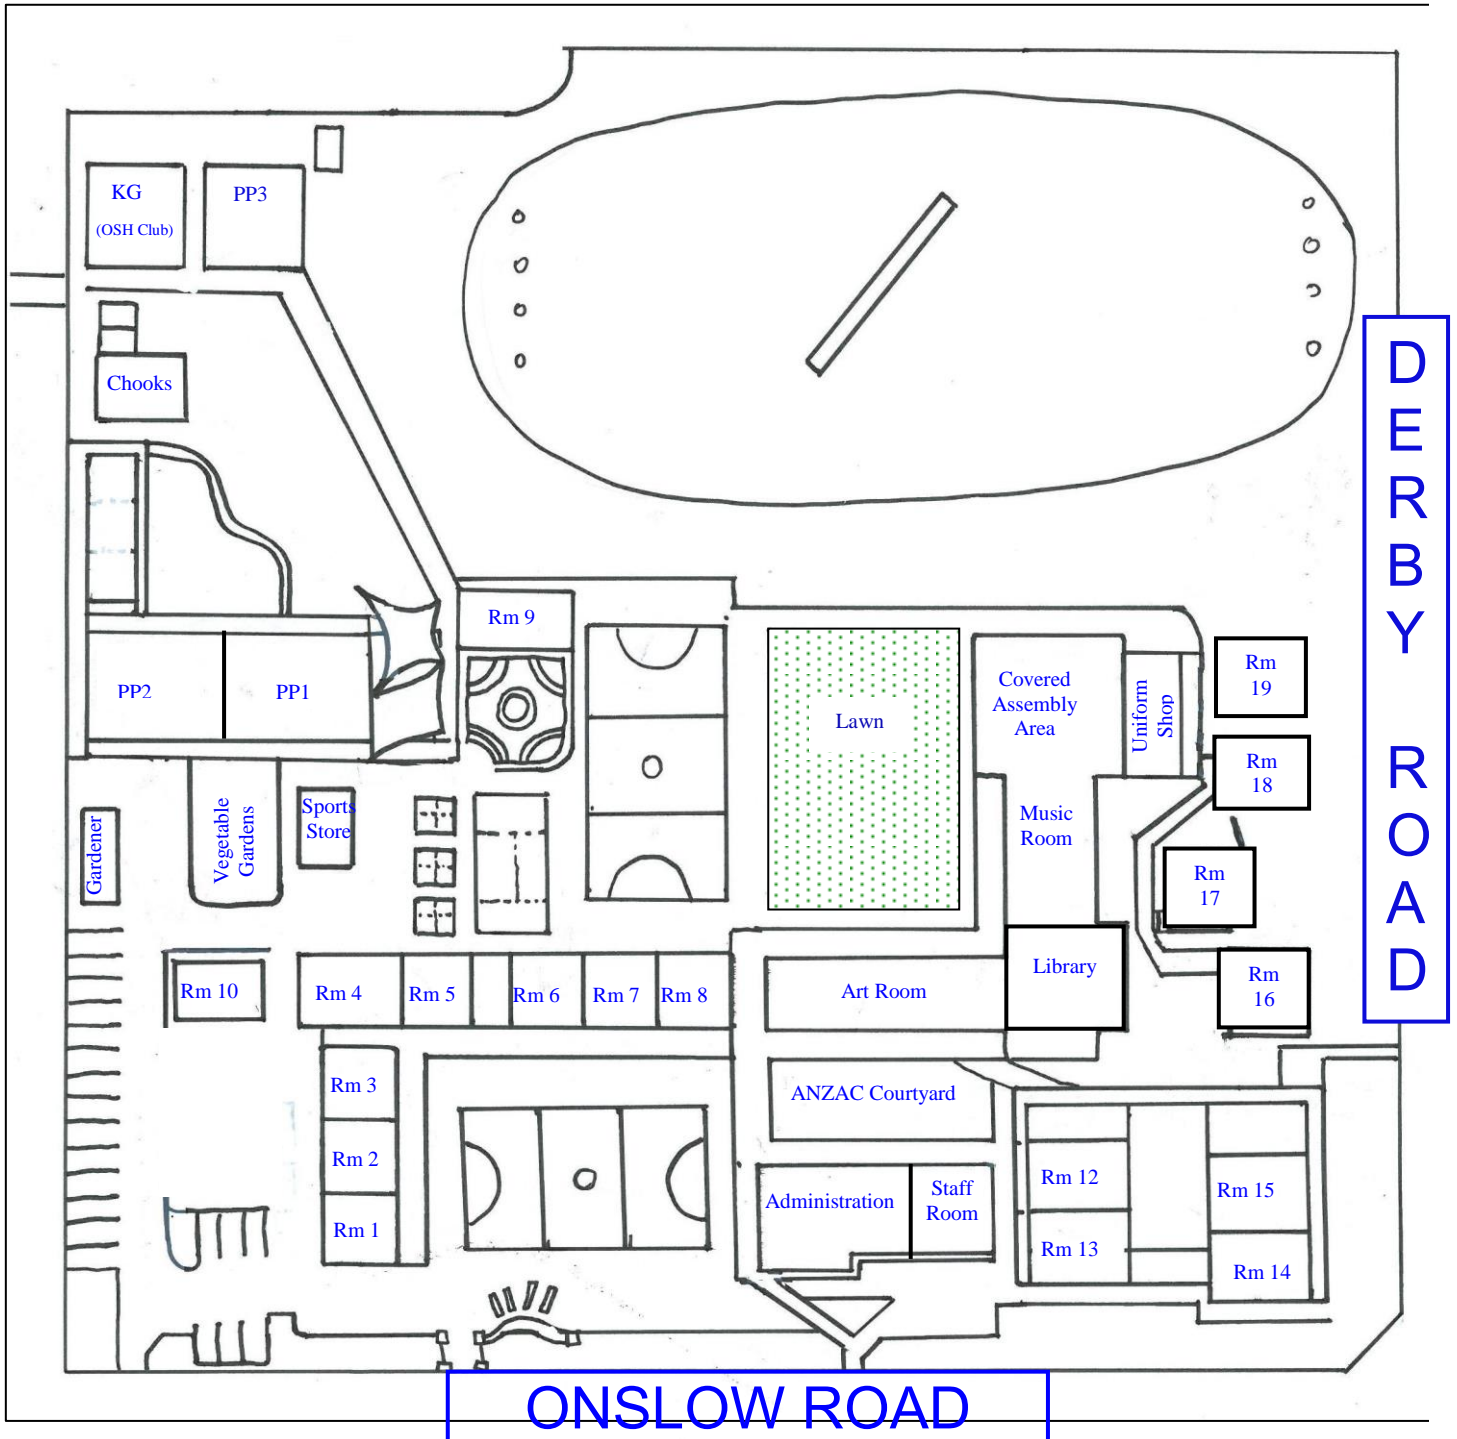

# ROSALIE PRIMARY SCHOOL MAP

Rosalie Primary School  
101 Onslow Road  
Shenton Park WA 6008  
Ph: 08 9381 6011  
Email: [rosalie.ps@education.wa.edu.au](mailto:rosalie.ps@education.wa.edu.au)  
[www.rosalie.wa.edu.au](http://www.rosalie.wa.edu.au)